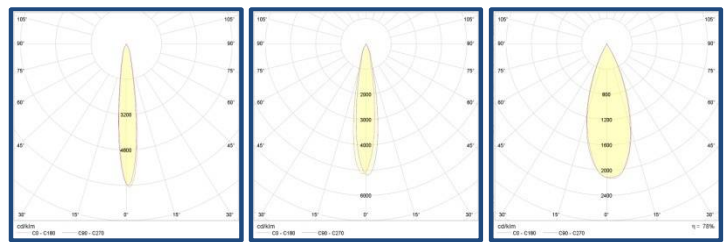

- Height - 70mm
- Overall Diameter - Ø50,70 mm
- Weight - 110g
- 2700/3000/4000K CCT as standard
- 80+ / 95+ CRI options
- 15°/24°/38°/60° options
- Max drive current is 500mA
- Dimming option\*\* - Phase, 0-10V and DALI
- For use in all MR16 size downlights