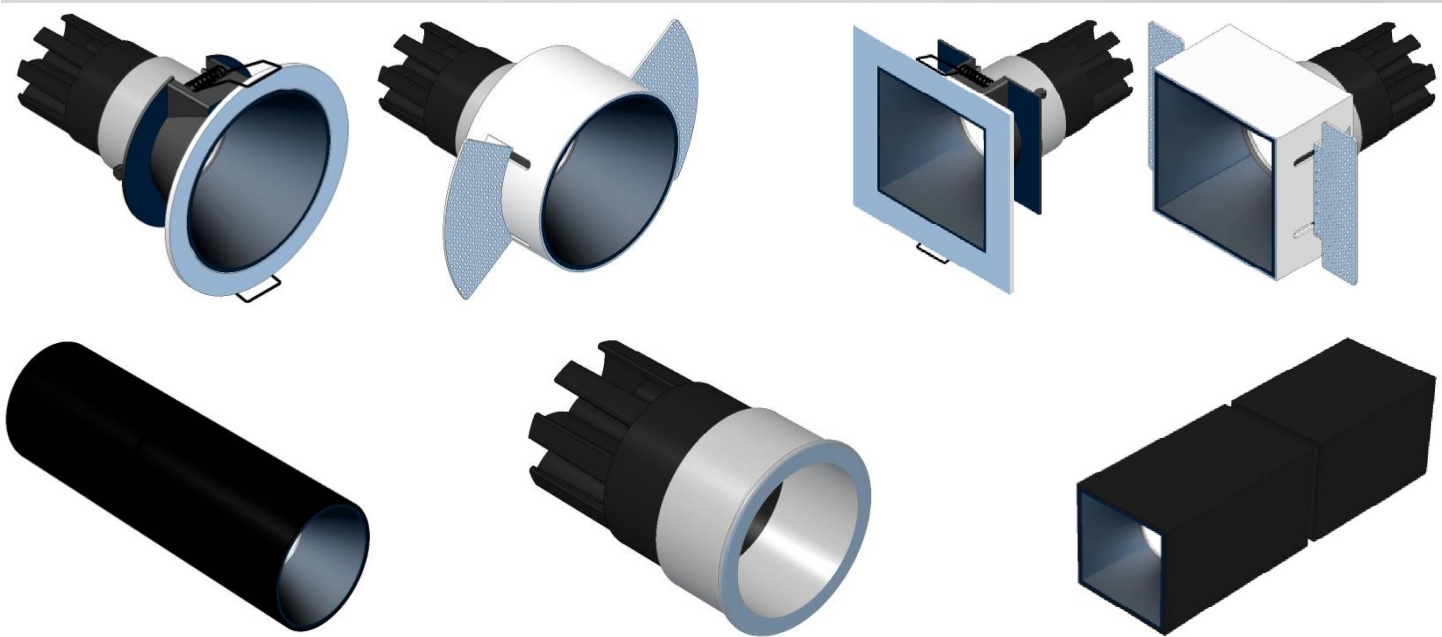

ACROLITE

www.acrolite.com.tr / www.acrogrup.com

PULSE SPOTLIGHT

Universal Spotlight Solution for MR16 size

your lighting playground