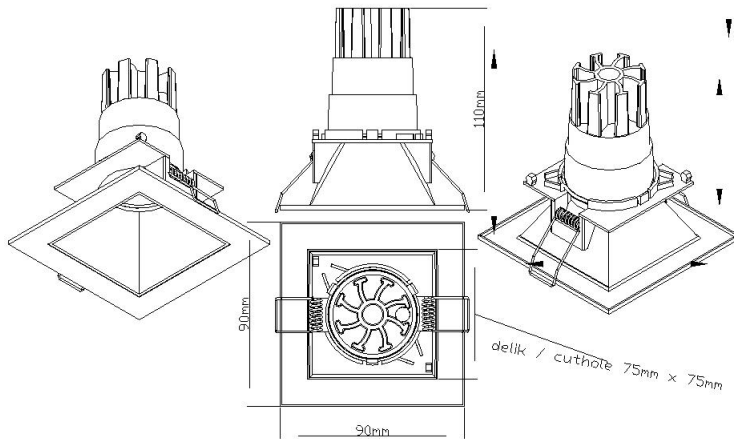

- Ring Size – Ø80mm • Assm. Area - Ø140mm x 80mm
- CutHole Size - Ø80mm
- Height without Module / Lamp - 45mm
- Height with Module / Lamp – 90 - 120mm
- Weight – 225gr • ABS non-flammable material

**Trimless Body Color**

- Ring Size – 90mm x 90mm
- CutHole Size - 75mm x 75mm
- Height without Module / Lamp - 45mm
- Height with Module / Lamp - 90-120mm
- Weight - 50g • ABS non-flammable material