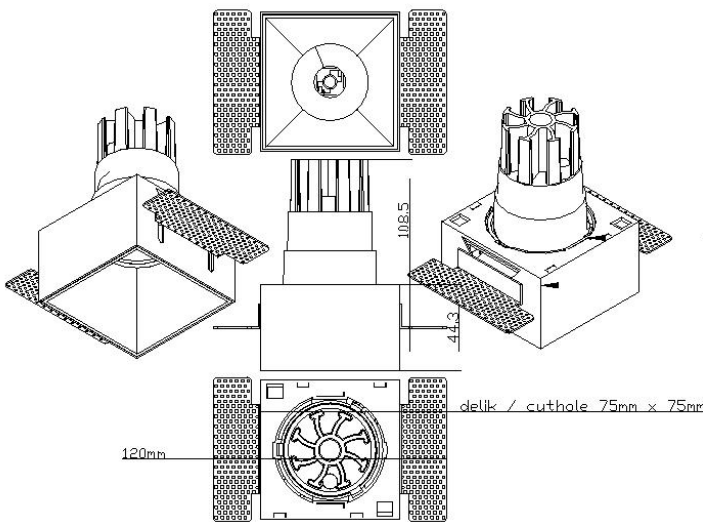

Body Plated

- Silver Plated
- Gold Plated
- Copper Plated
- Platin Plated

Type	Ring Color	Body Color / Plating	Light Source	Angle	CCT	CRI	Lumen	W
PULSE ST	Textured White ☐	Piano Black ☐	NO LIGHT SOURCE! ☐	☐ 15°	☐ 2700K	☐ >80	☐ 650-850Lm	☐ 7W
		Piano White ☐	LED-On 50 Module ☐	☐ 24°	☐ 3000K	☐ >95	☐ 1000-1200Lm	☐ 12W
		Textured Black ☐		☐ 38°	☐ 4000K			
		Textured White ☐						
		Chrome Plated ☐						
		Gold Plated ☐						
		Copper Plated ☐						
		Platin Plated ☐