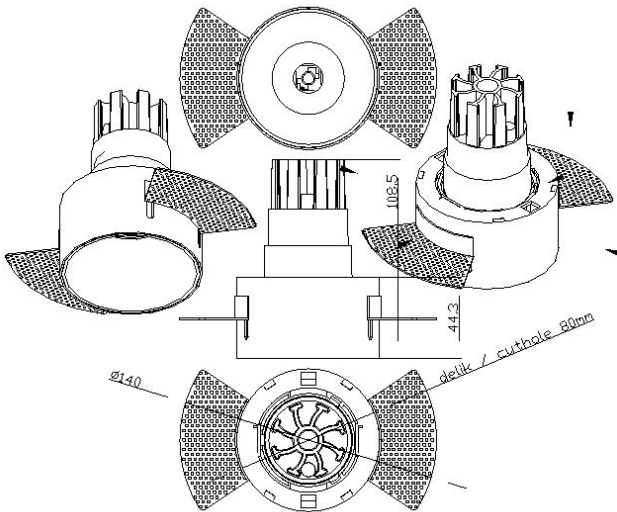

- Ring Size – Ø80mm • Assm. Area - Ø140mm x 80mm
- CutHole Size - Ø80mm
- Height without Module / Lamp - 45mm
- Height with Module / Lamp – 90 - 120mm
- Weight – 225gr • ABS non-flammable material

**Trimless Body Color**