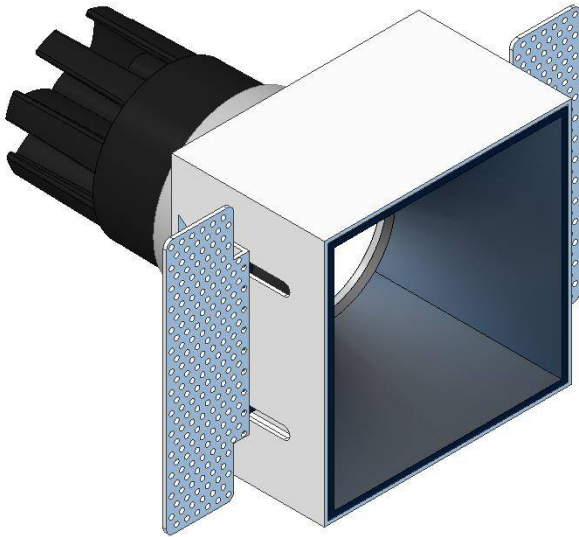

Very Low Glare Recessed Trimless Spotlight.  
 For use in all general lighting applications.  
 Complete solution with LED-On 50 Module.  
 Compatible with all MR16 retrofit lamps.  
 Click-On Module or Lamp mount design.  
 Body Color options for design requirements.  
 Reliable fixing mechanism for all ceiling thicknesses.  
 Maintenance free service with engineering polymer.  
 Long life & Light weight in service.  
 Easy Switch-On mechanism for trimless assembly.  
 Galvanised Trimless Body parts for long life.