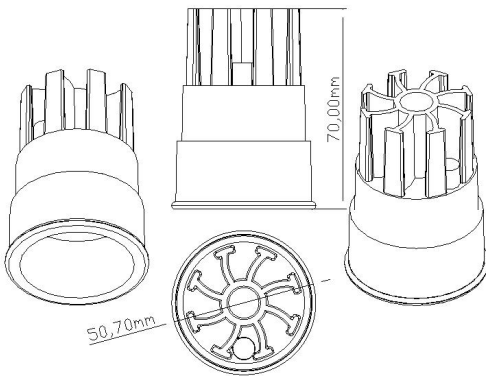

**PULSE SPOTLIGHT**  
**Family Datasheet**

*your lighting playground*

51mm diameter single optic COB LED module.  
 For use in all PULSE LED luminaires.  
 2 drive current 150mA/350mA.  
 Dimmable option with the proper drivers.  
 Ready to run with IP54 connector set & cables.

- Height - 70mm
- Overall Diameter - Ø50,70 mm
- Weight - 110g
- 2700/3000/4000K CCT as standard
- 80+ / 95+ CRI options
- 15°/24°/38°/60° options
- Max drive current is 500mA
- Dimming option\*\* - Phase, 0-10V and DALI
- For use in all MR16 size downlights

- Ring Size – Ø95mm
- CutHole Size - Ø80mm
- Height without Module / Lamp - 45mm
- Height with Module / Lamp - 90-120mm
- Weight - 50g • ABS non-flammable material

- Ring Size – Ø80mm • Assm. Area - Ø140mm x 80mm
- CutHole Size - Ø80mm
- Height without Module / Lamp - 45mm
- Height with Module / Lamp – 90 - 120mm
- Weight – 225gr • ABS non-flammable material

**Trimless Body Color**