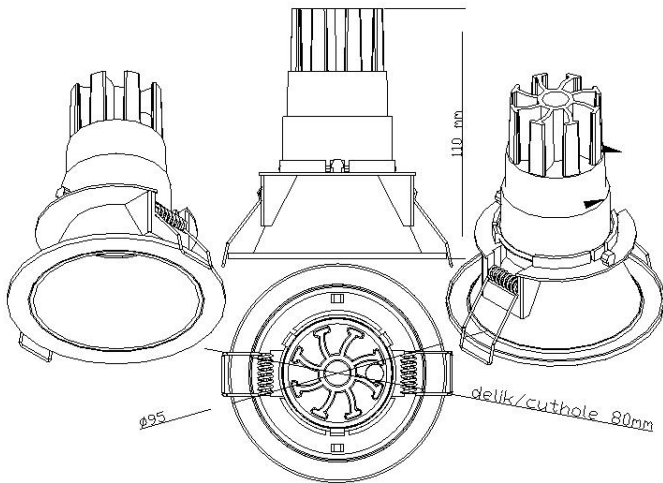

- Height - 70mm
- Overall Diameter - Ø50,70 mm
- Weight - 110g
- 2700/3000/4000K CCT as standard
- 80+ / 95+ CRI options
- 15°/24°/38°/60° options
- Max drive current is 500mA
- Dimming option\*\* - Phase, 0-10V and DALI
- For use in all MR16 size downlights

- Ring Size – Ø95mm
- CutHole Size - Ø80mm
- Height without Module / Lamp - 45mm
- Height with Module / Lamp - 90-120mm
- Weight - 50g • ABS non-flammable material