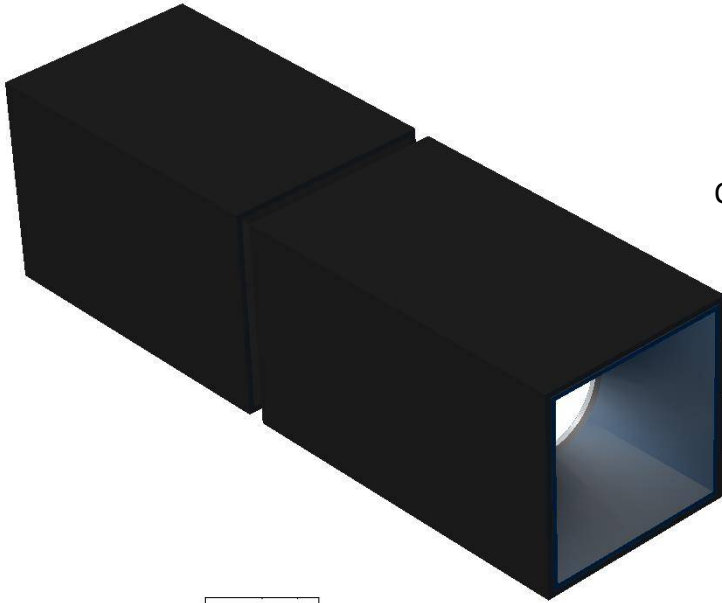

Very Low Glare Surface & Pendant Spotlight.
For use in all general lighting applications.
Complete solution with LED-On 50 Module.
Compatible with all MR16 retrofit lamps.
Click-On Module or Lamp mount design.
Outer & Body Color options for design requirements.
Maintenance free service with engineering polymer.
Long life & Light weight in service.
Easy Switch-On mechanism for body assembly.
Aluminium Outer Body parts for long life.
Direct Ceiling Mount for Surface Mount
Steel Wire / Cable Hanging for Pendant Mount

- Outer Diameter - Ø80mm
- Height - 251,2mm • Pendant Cable – Std. 200cm
- Weight – 355gr • ABS non-flammable material