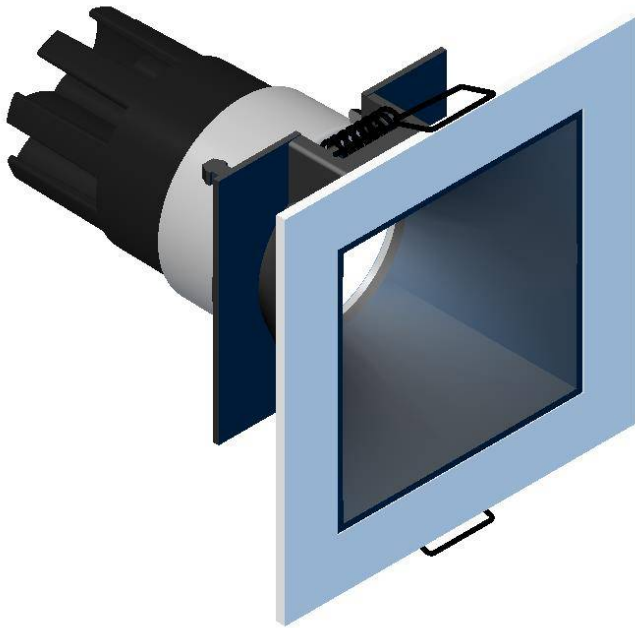

Very Low Glare Recessed Trimless Spotlight.  
 For use in all general lighting applications.  
 Complete solution with LED-On 50 Module.  
 Compatible with all MR16 retrofit lamps.  
 Click-On Module or Lamp mount design.  
 Body Color options for design requirements.  
 Reliable fixing mechanism for all ceiling thicknesses.  
 Maintenance free service with engineering polymer.  
 Long life & Light weight in service.  
 Easy Switch-On mechanism for trimless assembly.  
 Galvanised Trimless Body parts for long life.

- Ring Size – Ø80mm • Assm. Area - Ø140mm x 80mm
- CutHole Size - Ø80mm
- Height without Module / Lamp - 45mm
- Height with Module / Lamp – 90 - 120mm
- Weight – 225gr • ABS non-flammable material

**Trimless Body Color**

Very Low Glare Recessed Spotlight.  
 For use in all general lighting applications.  
 Complete solution with LED-On 50 Module.  
 Compatible with all MR16 retrofit lamps.  
 Click-On Module or Lamp mount design.  
 Ring & Body Color options for design requirements.  
 Reliable black spring system for all ceiling types.  
 Maintenance free service with engineering polymer.  
 Long life & Light weight in service.  
 No special tool for ceiling mount.