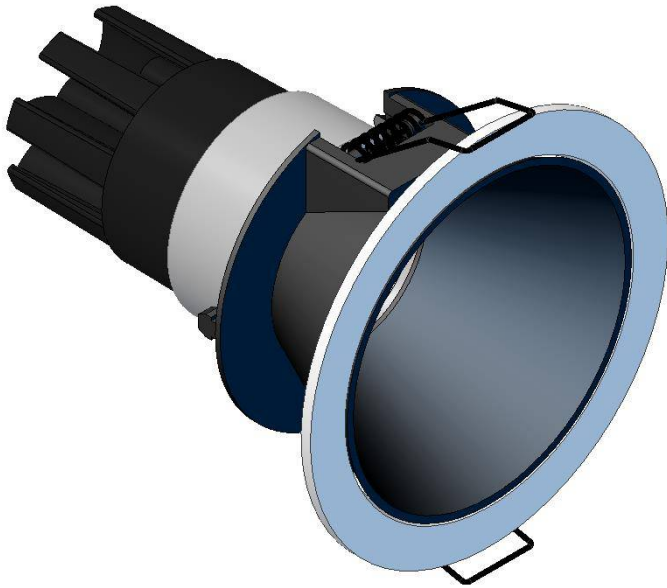

Very Low Glare Recessed Spotlight.
For use in all general lighting applications.
Complete solution with LED-On 50 Module.
Compatible with all MR16 retrofit lamps.
Click-On Module or Lamp mount design.
Ring & Body Color options for design requirements.
Reliable black spring system for all ceiling types.
Maintenance free service with engineering polymer.
Long life & Light weight in service.
No special tool for ceiling mount.

- Ring Size – Ø95mm
- CutHole Size - Ø80mm
- Height without Module / Lamp - 45mm
- Height with Module / Lamp - 90-120mm
- Weight - 50g • ABS non-flammable material