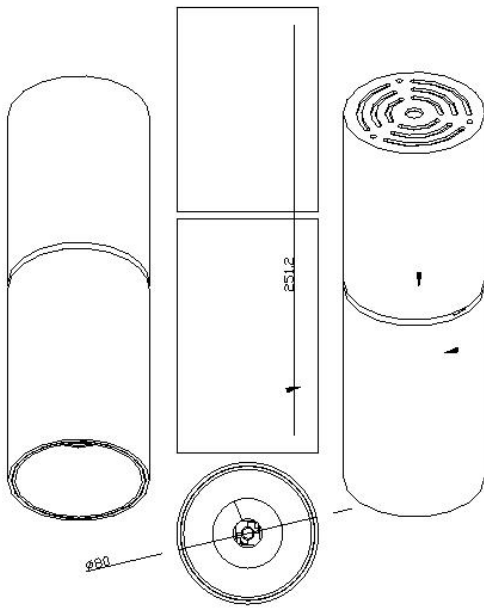

- Ring Size – Ø80mm • Assm. Area - Ø140mm x 80mm
- CutHole Size - Ø80mm
- Height without Module / Lamp - 45mm
- Height with Module / Lamp – 90 - 120mm
- Weight – 225gr • ABS non-flammable material

**Trimless Body Color**

- Ring Size – 90mm x 90mm
- CutHole Size - 75mm x 75mm
- Height without Module / Lamp - 45mm
- Height with Module / Lamp - 90-120mm
- Weight - 50g • ABS non-flammable material

- Ring Size – 72mm x 72mm • Assm.Ar.- 120mm x 75mm
- CutHole Size – 75mm x 75mm
- Height without Module / Lamp - 45mm
- Height with Module / Lamp – 90 - 120mm
- Weight – 225gr • ABS non-flammable material

- Outer Diameter - Ø80mm
- Height - 251,2mm • Pendant Cable – Std. 200cm
- Weight – 355gr • ABS non-flammable material