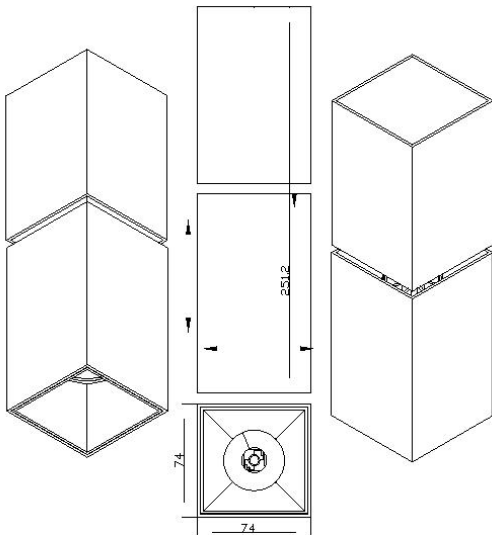

- Ring Size – Ø80mm • Assm. Area - Ø140mm x 80mm
- CutHole Size - Ø80mm
- Height without Module / Lamp - 45mm
- Height with Module / Lamp – 90 - 120mm
- Weight – 225gr • ABS non-flammable material

**Trimless Body Color**

- Ring Size – 72mm x 72mm • Assm.Ar.- 120mm x 75mm
- CutHole Size – 75mm x 75mm
- Height without Module / Lamp - 45mm
- Height with Module / Lamp – 90 - 120mm
- Weight – 225gr • ABS non-flammable material

- Outer Diameter - Ø80mm
- Height - 251,2mm • Pendant Cable – Std. 200cm
- Weight – 355gr • ABS non-flammable material