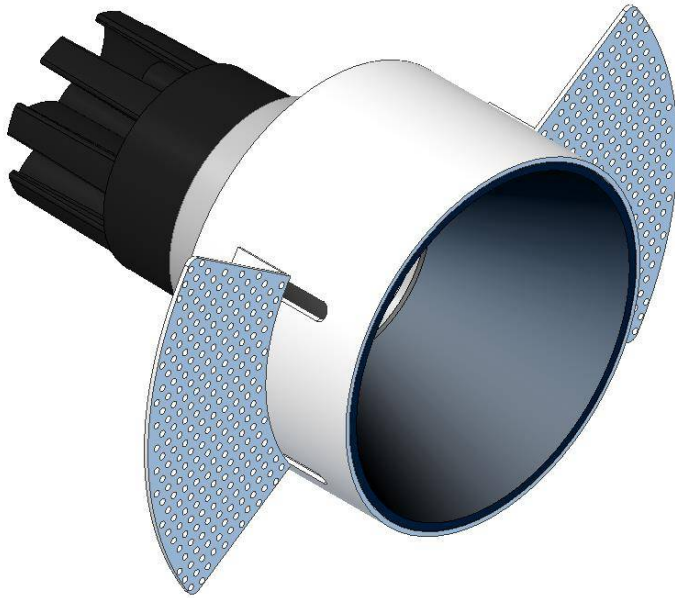

**PULSE SPOTLIGHT**  
**Family Datasheet**

*your lighting playground*

51mm diameter single optic COB LED module.  
 For use in all PULSE LED luminaires.  
 2 drive current 150mA/350mA.  
 Dimmable option with the proper drivers.  
 Ready to run with IP54 connector set & cables.

Modules. ACROLITE LED-ON modules are manufactured in accordance with EN 60231.

Very Low Glare Recessed Spotlight.  
 For use in all general lighting applications.  
 Complete solution with LED-On 50 Module.  
 Compatible with all MR16 retrofit lamps.  
 Click-On Module or Lamp mount design.  
 Ring & Body Color options for design requirements.  
 Reliable black spring system for all ceiling types.  
 Maintenance free service with engineering polymer.  
 Long life & Light weight in service.  
 No special tool for ceiling mount.

Very Low Glare Recessed Trimless Spotlight.  
 For use in all general lighting applications.  
 Complete solution with LED-On 50 Module.  
 Compatible with all MR16 retrofit lamps.  
 Click-On Module or Lamp mount design.  
 Body Color options for design requirements.  
 Reliable fixing mechanism for all ceiling thicknesses.  
 Maintenance free service with engineering polymer.  
 Long life & Light weight in service.  
 Easy Switch-On mechanism for trimless assembly.  
 Galvanised Trimless Body parts for long life.