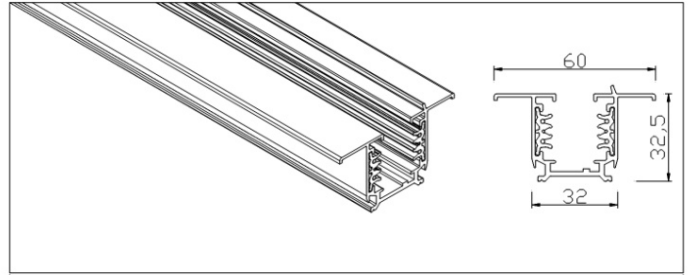

Easy to install 3 phase surface mounted track system.
 Aluminium profile structure ensures lifetime rigidity.
 Compatible to install any type of surface or construction.
 Surface or suspended mounting options for i-Trek S.
 Proper electrical and mechanical connectors variety.
 Lifetime electrical connectivity with total quality.
 Compatible with most of adapters on lighting market.

Product Description	Length (cm)	Color Options	Reference Code
i-Trek S 3 Phase ElectroTrack Surface Mounted	300cm	/01 White	IEA300.000.000.01.00.0
i-Trek S 3 Phase ElectroTrack Surface Mounted	200cm	/01 White	IEA200.000.000.01.00.0
i-Trek S 3 Phase ElectroTrack Surface Mounted	100cm	/01 White	IEA100.000.000.01.00.0
i-Trek G 3 Phase ElectroTrack Recessed	300cm	/01 White	IEB300.000.000.01.00.0
i-Trek G 3 Phase ElectroTrack Recessed	200cm	/01 White	IEB200.000.000.01.00.0
i-Trek G 3 Phase ElectroTrack Recessed	100cm	/01 White	IEB100.000.000.01.00.0
i-Trek S 3 Phase ElectroTrack Surface Mounted	300cm	/02 Black	IEA300.000.000.02.00.0
i-Trek S 3 Phase ElectroTrack Surface Mounted	200cm	/02 Black	IEA200.000.000.02.00.0
i-Trek S 3 Phase ElectroTrack Surface Mounted	100cm	/02 Black	IEA100.000.000.02.00.0
i-Trek G 3 Phase ElectroTrack Recessed	300cm	/02 Black	IEB300.000.000.02.00.0
i-Trek G 3 Phase ElectroTrack Recessed	200cm	/02 Black	IEB200.000.000.02.00.0
i-Trek G 3 Phase ElectroTrack Recessed	100cm	/02 Black	IEB100.000.000.02.00.0
i-Trek S 3 Phase ElectroTrack Surface Mounted	300cm	/03 Gray	IEA300.000.000.03.00.0
i-Trek S 3 Phase ElectroTrack Surface Mounted	200cm	/03 Gray	IEA200.000.000.03.00.0
i-Trek S 3 Phase ElectroTrack Surface Mounted	100cm	/03 Gray	IEA100.000.000.03.00.0
i-Trek G 3 Phase ElectroTrack Recessed	300cm	/03 Gray	IEB300.000.000.03.00.0
i-Trek G 3 Phase ElectroTrack Recessed	200cm	/03 Gray	IEB200.000.000.03.00.0
i-Trek G 3 Phase ElectroTrack Recessed	100cm	/03 Gray	IEB100.000.000.03.00.0