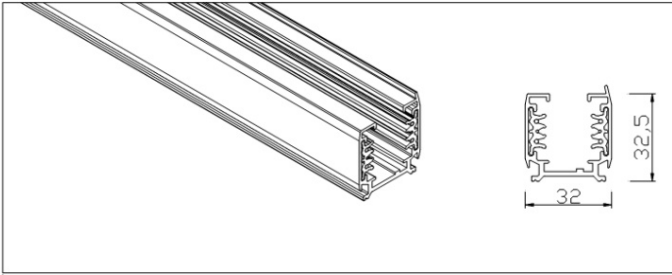

Easy to install 3 phase surface mounted track system.
 Aluminium profile structure ensures lifetime rigidity.
 Compatible to install any type of surface or construction.
 Surface or suspended mounting options for i-Trek S.
 Proper electrical and mechanical connectors variety.
 Lifetime electrical connectivity with total quality.
 Compatible with most of adapters on lighting market.

Product Description	Length (cm)	Color Options	Reference Code
i-Trek S 3 Phase ElectroTrack Surface Mounted	300cm	/01 White	IEA300.000.000.01.00.0
i-Trek S 3 Phase ElectroTrack Surface Mounted	200cm	/01 White	IEA200.000.000.01.00.0
i-Trek S 3 Phase ElectroTrack Surface Mounted	100cm	/01 White	IEA100.000.000.01.00.0
i-Trek G 3 Phase ElectroTrack Recessed	300cm	/01 White	IEB300.000.000.01.00.0
i-Trek G 3 Phase ElectroTrack Recessed	200cm	/01 White	IEB200.000.000.01.00.0
i-Trek G 3 Phase ElectroTrack Recessed	100cm	/01 White	IEB100.000.000.01.00.0
i-Trek S 3 Phase ElectroTrack Surface Mounted	300cm	/02 Black	IEA300.000.000.02.00.0
i-Trek S 3 Phase ElectroTrack Surface Mounted	200cm	/02 Black	IEA200.000.000.02.00.0
i-Trek S 3 Phase ElectroTrack Surface Mounted	100cm	/02 Black	IEA100.000.000.02.00.0
i-Trek G 3 Phase ElectroTrack Recessed	300cm	/02 Black	IEB300.000.000.02.00.0
i-Trek G 3 Phase ElectroTrack Recessed	200cm	/02 Black	IEB200.000.000.02.00.0
i-Trek G 3 Phase ElectroTrack Recessed	100cm	/02 Black	IEB100.000.000.02.00.0
i-Trek S 3 Phase ElectroTrack Surface Mounted	300cm	/03 Gray	IEA300.000.000.03.00.0
i-Trek S 3 Phase ElectroTrack Surface Mounted	200cm	/03 Gray	IEA200.000.000.03.00.0
i-Trek S 3 Phase ElectroTrack Surface Mounted	100cm	/03 Gray	IEA100.000.000.03.00.0
i-Trek G 3 Phase ElectroTrack Recessed	300cm	/03 Gray	IEB300.000.000.03.00.0
i-Trek G 3 Phase ElectroTrack Recessed	200cm	/03 Gray	IEB200.000.000.03.00.0
i-Trek G 3 Phase ElectroTrack Recessed	100cm	/03 Gray	IEB100.000.000.03.00.0