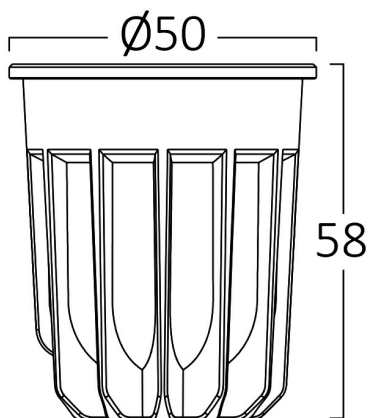

PRODUCT DATASHEET

MODEL NO BA23-31001

DESCRIPTION BRY-PREMIUM-10W-3000K-38D-MR16 LED MODUL

General Characteristics

Model No	:	BA23-31001
Main Family	:	Bulbs & Tubes
Sub Family	:	MR16 Modul
Type	:	Led Modul
Lamp Shape	:	Directional
Dimmable	:	Not-Dimmable
Light Source	:	LED
Warranty	:	2 years
Class	:	Class II
IP	:	IP20

Electrical Characteristics

Lifetime (at 2.7 h/day)	:	15000 h
Voltage	:	220-240V
Power Factor	:	>0,5
Material	:	PBT
Working Temperature	:	-20C+40C
Frequency	:	50-60 Hz

Package Informations

N.W.	:	5,1 kgs
G.W.	:	6,38 kgs
PCS/CTN	:	100 pcs
Length	:	305 mm
Width	:	305 mm
Height	:	285 mm
EAN	:	5949097730351

Lamp Characteristics

Wattage	:	10 w
Color Temperature	:	3000K
Quse Lumen	:	900 lm
Color Rendering Index (CRI)	:	>80
Energy Efficiency Level	:	F
Beam Angle	:	38° Degrees
Equivalent	:	70 w
Color Category	:	Warm White

Lamp Dimensions & Weight

Diameter	:	50 mm
P. Height	:	58 mm
Weight	:	51 gr