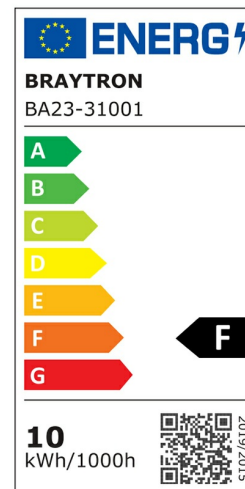

PRODUCT DATASHEET

MODEL NO BA23-31001

DESCRIPTION BRY-PREMIUM-10W-3000K-38D-MR16 LED MODUL

General Characteristics

Model No	:	BA23-31001
Main Family	:	Bulbs & Tubes
Sub Family	:	MR16 Modul
Type	:	Led Modul
Lamp Shape	:	Directional
Dimmable	:	Not-Dimmable
Light Source	:	LED
Warranty	:	2 years
Class	:	Class II
IP	:	IP20

Electrical Characteristics

Lifetime (at 2.7 h/day)	:	15000 h
Voltage	:	220-240V
Power Factor	:	>0,5
Material	:	PBT
Working Temperature	:	-20C+40C
Frequency	:	50-60 Hz

Package Informations

N.W.	:	5,1 kgs
G.W.	:	6,38 kgs
PCS/CTN	:	100 pcs
Length	:	305 mm
Width	:	305 mm
Height	:	285 mm
EAN	:	5949097730351

Lamp Characteristics

Wattage	:	10 w
Color Temperature	:	3000K
Quse Lumen	:	900 lm
Color Rendering Index (CRI)	:	>80
Energy Efficiency Level	:	F
Beam Angle	:	38° Degrees
Equivalent	:	70 w
Color Category	:	Warm White

Lamp Dimensions & Weight

Diameter	:	50 mm
P. Height	:	58 mm
Weight	:	51 gr